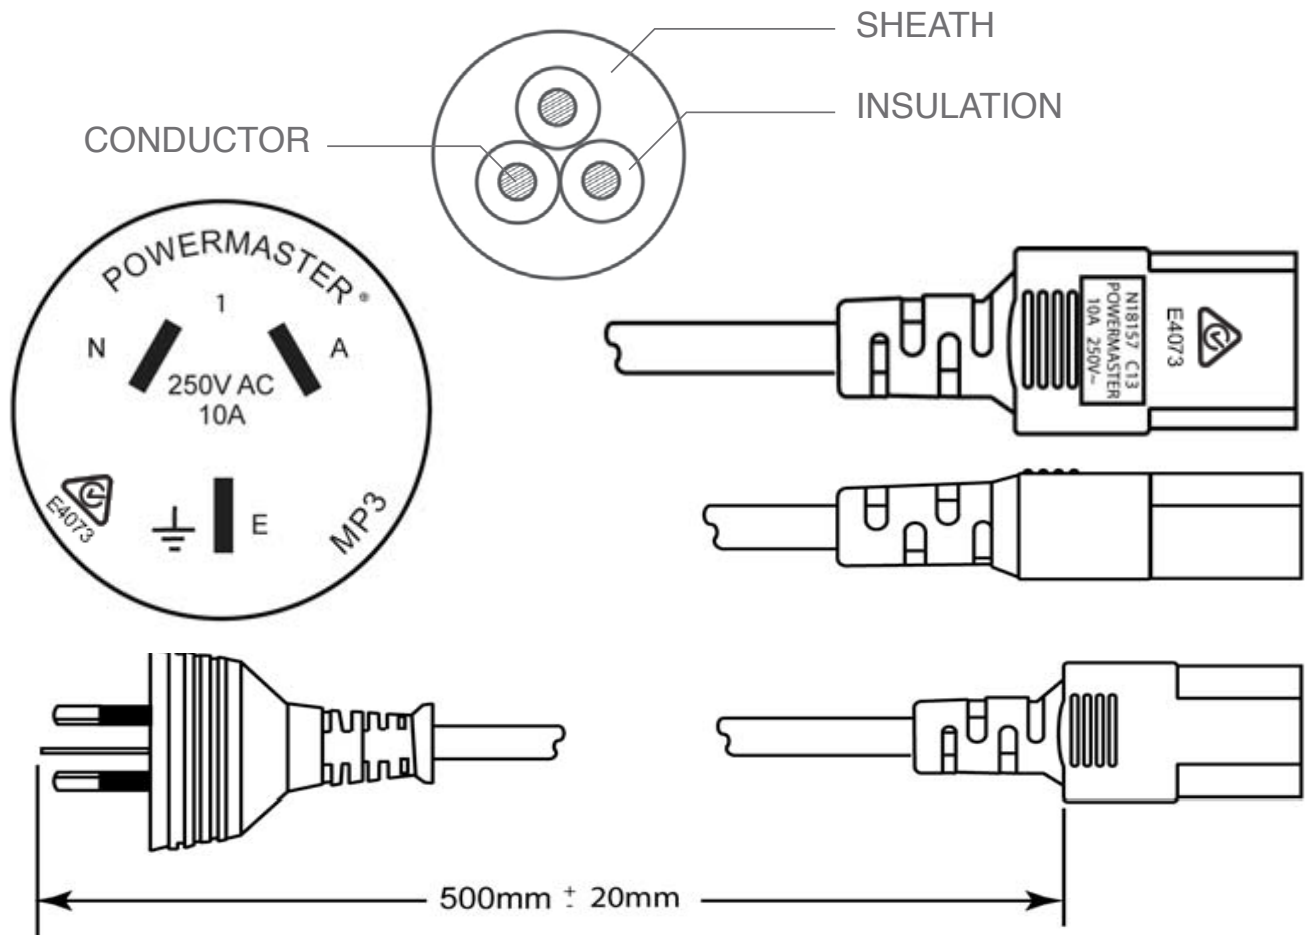

IEC-C13 to Mains Power Cord

K37** Series

DESIGN & CONSTRUCTION

MAINS PLUG 3 PIN

Standard	AS/NZS 3112:2004
Type	3-Pin Australian Mains Plug
Colour	Black

IEC-C13 CONNECTOR

Standard	AS/NZS60320.2.2.2004
Color	Black

FLEX JACKET

Type	GD-3
Standard	AS/NZS3191.2003
Rating	Powermaster® GD-3 3 x 0.75mm² 75°C
Material	PVC (Black)
Diameter	6.60mm

FLEX CONDUCTORS

Conductors	For lengths shorter than 2m 3 x 0.75mm² For lengths longer than 2m 3 x 1.00mm²
Sheath	PVC Brown (L), Blue (N), Yellow/Green (E)

To view Access' extensive ranges go to: www.accesscomms.com.au

Sydney (Head Office)
Brisbane Sales
Melbourne Office
Adelaide Office

Unit 1, 29 Prince William Drive, Seven Hills NSW 2147
28 The Gateway, Broadmeadows VIC 3047
71 Anzac Highway, Ashford SA 5035

Phone: (02) 9414 8888
Phone: (07) 3308 5555
Phone: (03) 9330 8333
Phone: (08) 8338 5540

sales@accesscomms.com.au
brisbane@accesscomms.com.au
melbourne@accesscomms.com.au
adelaide@accesscomms.com.au