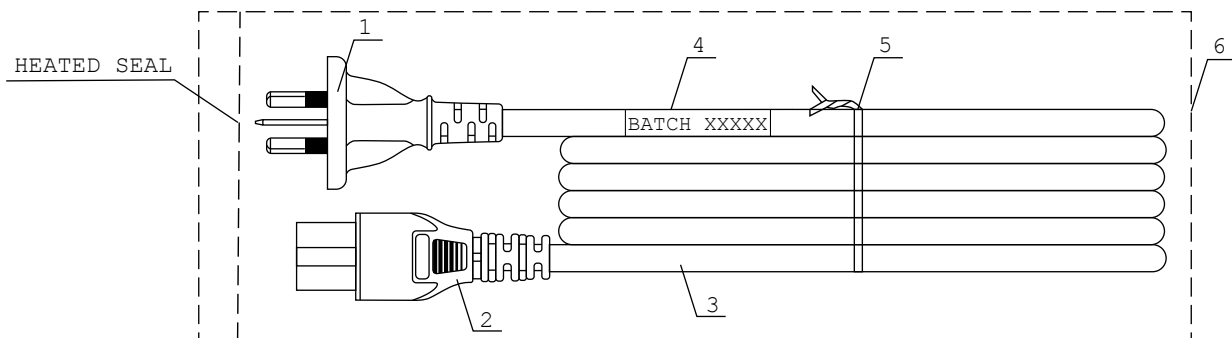

DESIGN & CONSTRUCTION

To view Access' extensive ranges go to: www.accesscomms.com.au

Sydney (Head Office)
Brisbane Sales
Melbourne Office
Adelaide Office

Unit 1, 29 Prince William Drive, Seven Hills NSW 2147
28 The Gateway, Broadmeadows VIC 3047
71 Anzac Highway, Ashford SA 5035

Phone: (02) 9414 8888
Phone: (07) 3308 5555
Phone: (03) 9330 8333
Phone: (08) 8338 5540

sales@accesscomms.com.au
brisbane@accesscomms.com.au
melbourne@accesscomms.com.au
adelaide@accesscomms.com.au