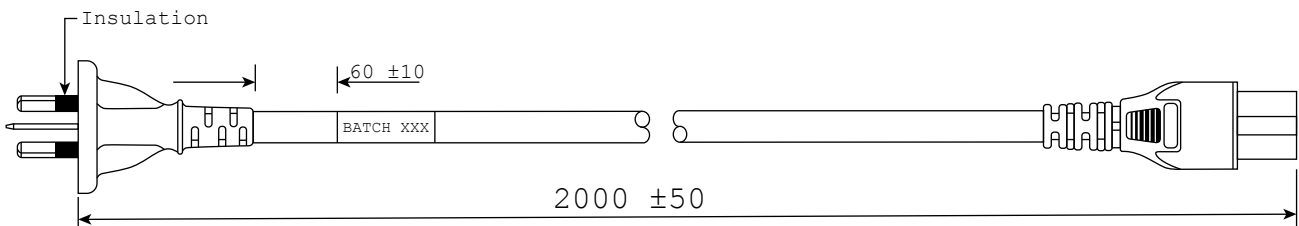

DESIGN & CONSTRUCTION

To view Access' extensive ranges go to: www.accesscomms.com.au

Sydney (Head Office)
Brisbane Sales
Melbourne Office
Adelaide Office

Unit 1, 29 Prince William Drive, Seven Hills NSW 2147
28 The Gateway, Broadmeadows VIC 3047
71 Anzac Highway, Ashford SA 5035

Phone: (02) 9414 8888
Phone: (07) 3308 5555
Phone: (03) 9330 8333
Phone: (08) 8338 5540

sales@accesscomms.com.au
brisbane@accesscomms.com.au
melbourne@accesscomms.com.au
adelaide@accesscomms.com.au