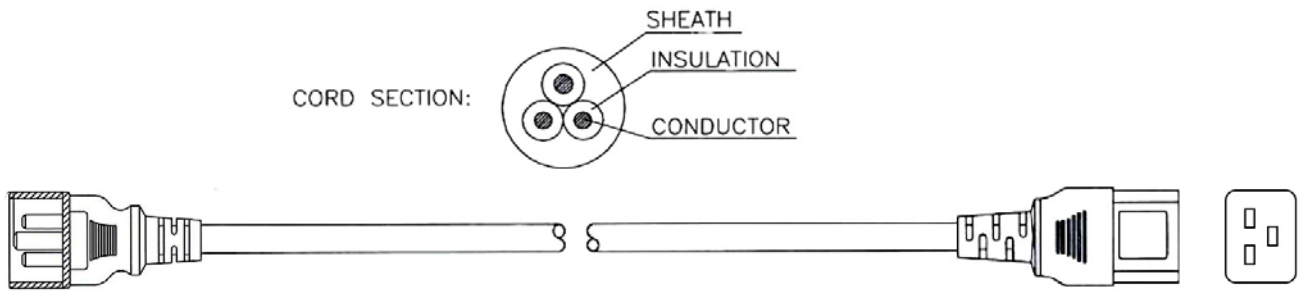

IEC-C19 to IEC-C20 Power Cord

K3743

DESIGN & CONSTRUCTION

IEC-C20 PLUG	
Type	IEC-C20
Rating	16A 250V
Colour	Black moulded PVC
Standard	AS/NZS60320

JACKET	
Type	HO5VV-F
Standard	AS/NZS3191
Dimension	8.5 ± 0.2
Material	Black flexible PVC

CONDUCTORS	
Conductors	3 x 1.5mm²
Sheath	PVC

IEC-C19 CONNECTOR	
Type	IEC-c19
Rating	16A 250V
Colour	Black moulded PVC
Standard	AS/NZS60320

To view Access' extensive ranges go to: www.accesscomms.com.au

Sydney (Head Office)
Brisbane Sales
Melbourne Office
Adelaide Office

Unit 1, 29 Prince William Drive, Seven Hills NSW 2147
28 The Gateway, Broadmeadows VIC 3047
71 Anzac Highway, Ashford SA 5035

Phone: (02) 9414 8888
Phone: (07) 3308 5555
Phone: (03) 9330 8333
Phone: (08) 8338 5540

sales@accesscomms.com.au
brisbane@accesscomms.com.au
melbourne@accesscomms.com.au
adelaide@accesscomms.com.au