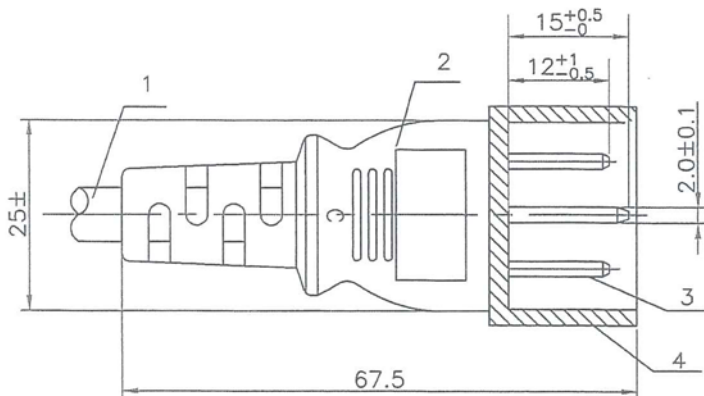

K3742 Series

IEC - C14 PLUG

SIDE A:

SIDE B:

C14
POWERMMASTER
10A 250V~

1	PVC FLEXIBLE CORD	
2	PVC MOULDED PLUG	PHP-310
3	PIN	NICKEL PLATING
4	SHROUD	

TOLERANCE

> 20	: ± 2.0
≤ 20	: ± 1.0
≤ 10	: ± 0.5
≤ 1.0	: ± 0.3