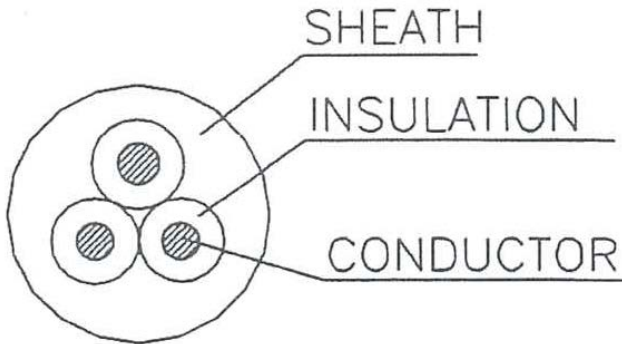

IEC-C14 to IEC-C15 Appliance Cord

K3742 Series

CORD DESCRIPTION

Sheath	ELASTOMER
Insulation	PVC BROWN / BLUE / YELLOW & GREEN
Conductor	3 x 0.75mm² OR 3 x 1.00mm² (> 2.0m)

CORD MARKING	POWERMASTER®	GD-3	3 x 0.75mm²	4 V - 75	V - 75	75°C
	ORDINARY DUTY	250 / 440V		E4073	AS / NZS3191	C1

CORD MARKING	POWERMASTER®	GD-3	3 x 1.00mm²	4 V - 75	V - 75	75°C
	ORDINARY DUTY	250 / 440V		E4073	AS / NZS3191	C1