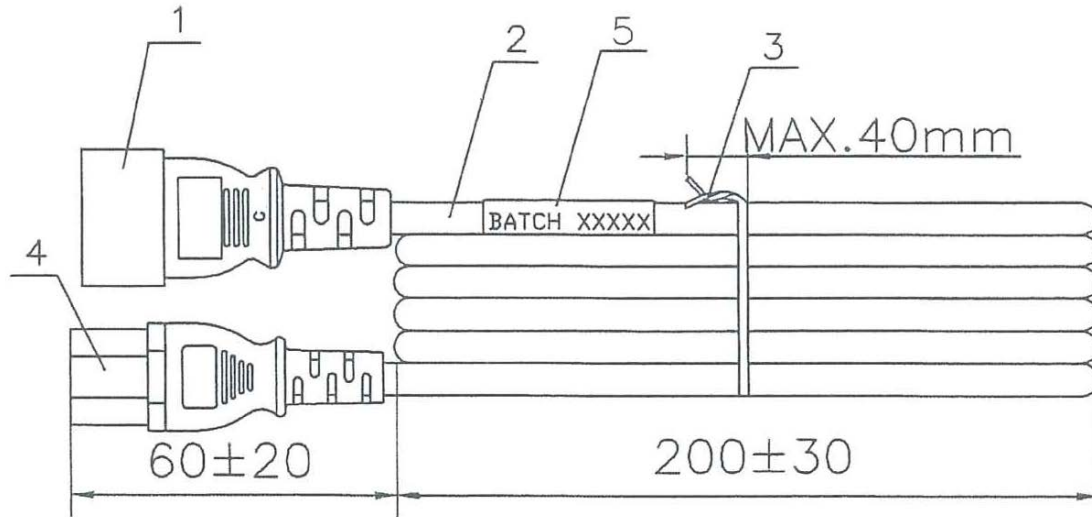

IEC-C14 to IEC-C15 Appliance Cord

K3742 Series

1	PVC Moulded Plug	PHP - 310 (Black) *POWERMASTER* C14
2	Flexible Cord	H05RR-F 3G0.75mm² (Black)
3	Vinyl Tie (Black)	Tied twice with PVC vinyl-tie
		Vinyl-tie loose end section must not exceed 40mm
4	PVC Moulded Connector	PHS-304 (Black) *POWERMASTER* C15
5	Label Cord Marking	Batch number and product label with specs
NOTE: ALL MATERIALS ARE RoHS COMPLIANT		

IEC-C14 PLUG	
Type	IEC-C14
Colour	Black

FLEX JACKET	
Type	H05RR-F 3G
Material	Elastomer (Black)

FLEX CONDUCTORS	
Conductors	3 x 0.75mm² (≤ 2.0 Metres) or 3 x 1.00mm² (> 2.0 Metres)
Sheath	PVC Brown (A), Blue (N), Yellow / Green (E)

IEC-C15 CONNECTOR	
Type	IEC-C15
Colour	Black

To view Access' extensive ranges go to: www.accesscomms.com.au

Sydney (Head Office)
Brisbane Sales
Melbourne Office
Adelaide Office

Unit 1, 29 Prince William Drive, Seven Hills NSW 2147
28 The Gateway, Broadmeadows VIC 3047
71 Anzac Highway, Ashford SA 5035

Phone: (02) 9414 8888
Phone: (07) 3308 5555
Phone: (03) 9330 8333
Phone: (08) 8338 5540

sales@accesscomms.com.au
brisbane@accesscomms.com.au
melbourne@accesscomms.com.au
adelaide@accesscomms.com.au