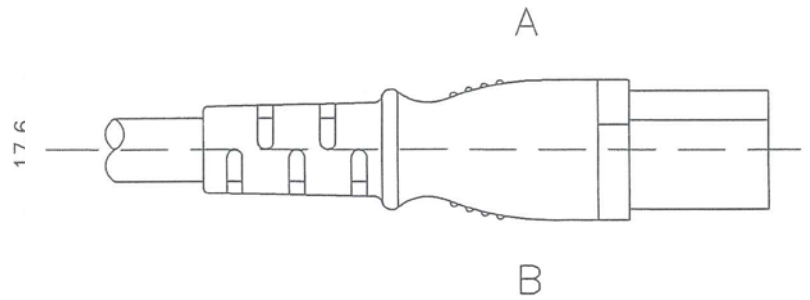

IEC-C14 to IEC-C15 Appliance Cord

K3742 Series

AC - C15 PLUG

SIDE A:

Powermaster®
AC-C15

SIDE B:

E4073
10A 250V~

- 1 FLEXIBLE CORD
- 2 CONNECTOR BODY
- 3 INSERT

To view Access' extensive ranges go to: www.accesscomms.com.au

Sydney (Head Office)
Brisbane Sales
Melbourne Office
Adelaide Office

Unit 1, 29 Prince William Drive, Seven Hills NSW 2147
28 The Gateway, Broadmeadows VIC 3047
71 Anzac Highway, Ashford SA 5035

Phone: (02) 9414 8888
Phone: (07) 3308 5555
Phone: (03) 9330 8333
Phone: (08) 8338 5540

sales@accesscomms.com.au
brisbane@accesscomms.com.au
melbourne@accesscomms.com.au
adelaide@accesscomms.com.au