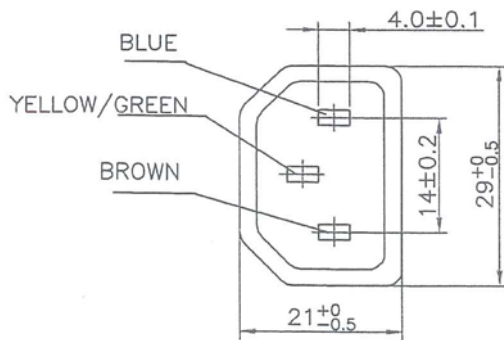

IEC-C14 to IEC-C15 Appliance Cord

K3742 Series

IEC - C14 PLUG

SIDE A:

SIDE B:

C14
POWERMMASTER
10A 250V~

1	PVC FLEXIBLE CORD	
2	PVC MOULDED PLUG	PHP-310
3	PIN	NICKEL PLATING
4	SHROUD	

TOLERANCE

> 20	: ± 2.0
≤ 20	: ± 1.0
≤ 10	: ± 0.5
≤ 1.0	: ± 0.3