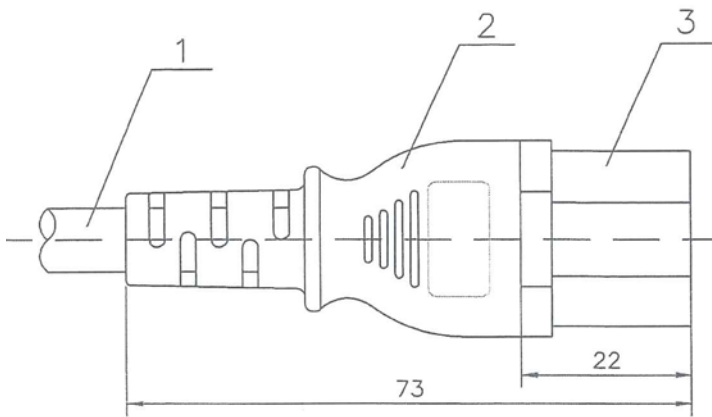

K3742 Series

IEC - C14 PLUG

SIDE A:

SIDE B:

C14
POWERMMASTER
10A 250V~

1	PVC FLEXIBLE CORD	
2	PVC MOULDED PLUG	PHP-310
3	PIN	NICKEL PLATING
4	SHROUD	

TOLERANCE

> 20	: ± 2.0
≤ 20	: ± 1.0
≤ 10	: ± 0.5
≤ 1.0	: ± 0.3

IEC-C14 to IEC-C15 Appliance Cord

K3742 Series

AC - C15 PLUG

SIDE A:

Powermaster®
AC-C15

SIDE B:

E4073
10A 250V~

- 1 FLEXIBLE CORD
- 2 CONNECTOR BODY
- 3 INSERT