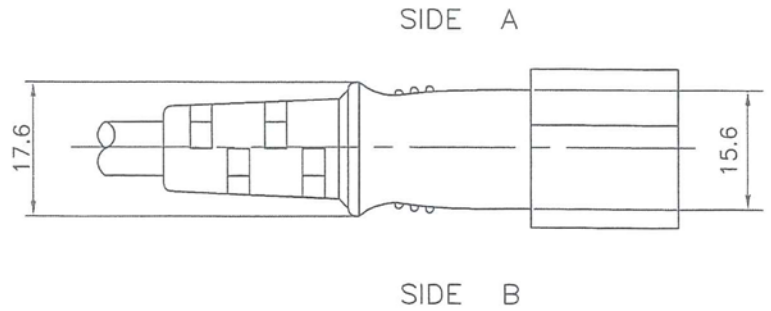

IEC-C14 to IEC-C15 Appliance Cord

K3742 Series

IEC - C14 PLUG

SIDE A:

SIDE B:

C14
POWERMMASTER
10A 250V~

1	PVC FLEXIBLE CORD	
2	PVC MOULDED PLUG	PHP-310
3	PIN	NICKEL PLATING
4	SHROUD	

TOLERANCE

> 20	: ± 2.0
≤ 20	: ± 1.0
≤ 10	: ± 0.5
≤ 1.0	: ± 0.3