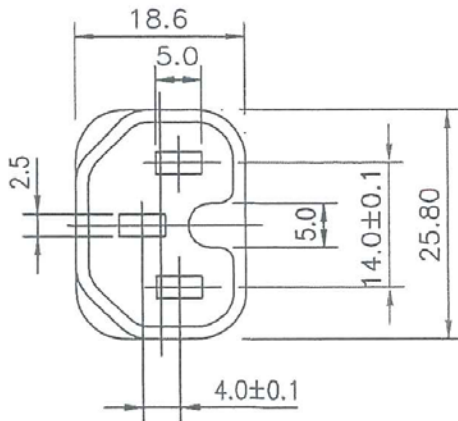

K3742 Series

IEC - C14 PLUG

SIDE A:

SIDE B:

C14
POWERMMASTER
10A 250V~

1	PVC FLEXIBLE CORD	
2	PVC MOULDED PLUG	PHP-310
3	PIN	NICKEL PLATING
4	SHROUD	

TOLERANCE

> 20	: ± 2.0
≤ 20	: ± 1.0
≤ 10	: ± 0.5
≤ 1.0	: ± 0.3

IEC-C14 to IEC-C15 Appliance Cord

K3742 Series

AC - C15 PLUG

SIDE A:

Powermaster®
AC-C15

SIDE B:

E4073
10A 250V~

- 1 FLEXIBLE CORD
- 2 CONNECTOR BODY
- 3 INSERT