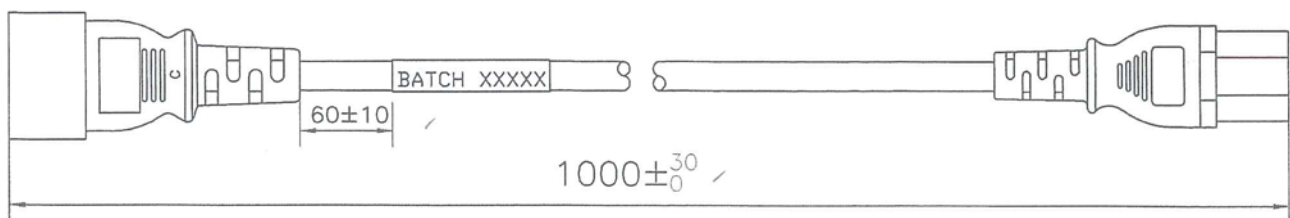

DESIGN & CONSTRUCTION

To view Access' extensive ranges go to: www.accesscomms.com.au

Sydney (Head Office)
Brisbane Sales
Melbourne Office
Adelaide Office

Unit 1, 29 Prince William Drive, Seven Hills NSW 2147
28 The Gateway, Broadmeadows VIC 3047
71 Anzac Highway, Ashford SA 5035

Phone: (02) 9414 8888
Phone: (07) 3308 5555
Phone: (03) 9330 8333
Phone: (08) 8338 5540

sales@accesscomms.com.au
brisbane@accesscomms.com.au
melbourne@accesscomms.com.au
adelaide@accesscomms.com.au