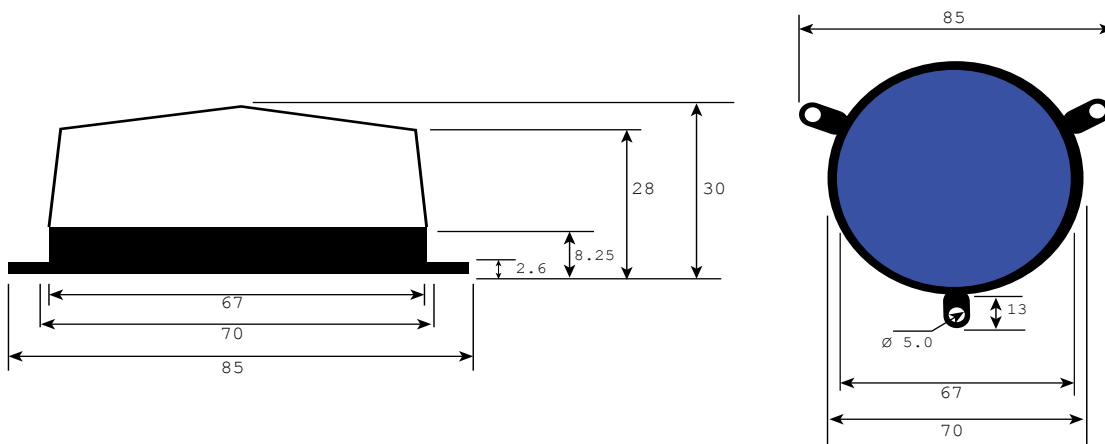

Strobe Light Blue Lens 60mm Diameter

K3504BLU

FEATURES

Universal Loud Sounding Tone Ringer / Alarm

This versatile unit, in the same-sized case as our K3507 tone ringer, replaces the Type-C Alarm.

There is provision for two exchange lines via separate RJ11 sockets. Four different selectable alarm-tones are provided for each exchange line. All other connections to and from the unit are via screw terminals. Requires K3505 horn speaker.

The maximum volume of the Universal Loud Sounding Alarm in conjunction with our K3505 Horn Speaker is 110dB. The unit has a REN of 0.1. Dimensions 115(W) x 155(H) x 35(D)mm.

DESIGN & CONSTRUCTION

Strobe Light Blue Lens 60mm Diameter

K3504BLU

SPECIFICATIONS

Output	3 watts
Rated Voltage	6 ~ 12 Volts
Current Drain	180 mA
Flash Rate	90 per minute
Material	Base: Polycarbonate Lens: Acrylic
Colour	Base: Black Lens: Blue
Weight	60g

To view Access' extensive ranges go to: www.accesscomms.com.au