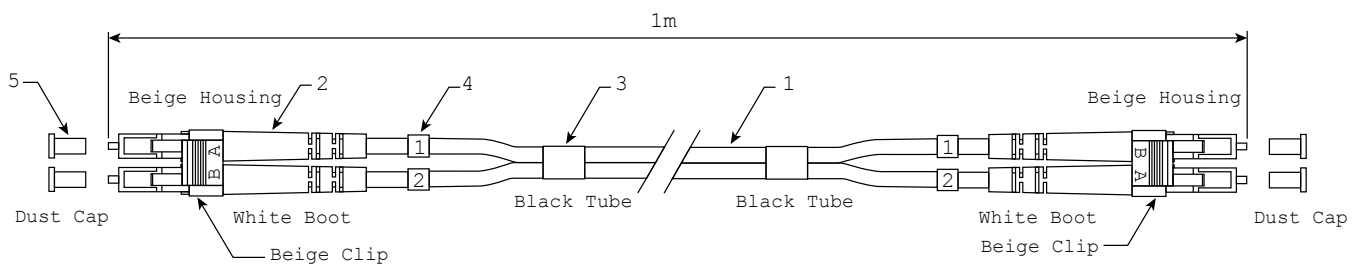

DESIGN & CONSTRUCTION

To view Access' extensive ranges go to: www.accesscomms.com.au

Sydney (Head Office)
Brisbane Sales
Melbourne Office
Adelaide Office

Unit 1, 29 Prince William Drive, Seven Hills NSW 2147
28 The Gateway, Broadmeadows VIC 3047
71 Anzac Highway, Ashford SA 5035

Phone: (02) 9414 8888
Phone: (07) 3308 5555
Phone: (03) 9330 8333
Phone: (08) 8338 5540

sales@accesscomms.com.au
brisbane@accesscomms.com.au
melbourne@accesscomms.com.au
adelaide@accesscomms.com.au