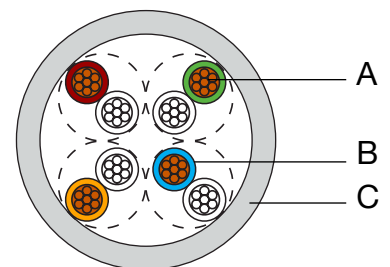

Cat6 UTP Patch Cable

W2740-50-51-48-52-44-53-54-55-60-65-70-75

FEATURES

- Cat6 cable is standard for Gigabit Ethernet and other network protocols that are backward compatible with Cat5/5e and Cat3 standards
- Made from 100% Oxygen-Free Copper
- 4 twisted pairs (multi-stranded) T568A colour code
- RJ45-RJ45 connectors with Snagless Boots
- Injection-moulded connectors ensure the highest quality and outstanding strain relief
- Supplied in Datamaster® Poly Hang-cell bags
- Custom-made cables – lengths, colours & printing – are also available

DESIGN & CONSTRUCTION

ITEM	DESCRIPTION	SPECIFICATION
1	Cable	UTP Cat-6; Stranded conductors; 24AWG
2	Jacket	50P PVC
3	Connectors	8P8C; 50µ" Gold plated, Molded boot

ITEM	DESCRIPTION	COLOUR	SPECIFICATION	MATERIALS
A	Conductor	Copper	0.203(+/-0.010)mm	Bare Copper
B	Insulation	Orange/White with Orange, Blue/White with Blue, Green/White with Green, Brown/White with Brown	1.01(+/-0.13)mm	SPE
C	Jacket	Various	5.50(+/-0.30)mm	FR-PVC