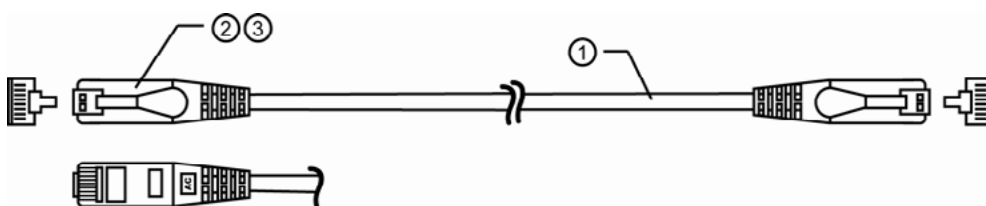

Cat6 UTP Patch Cable

W2740-50-51-48-52-44-53-54-55-60-65-70-75

FEATURES

- Cat6 cable is standard for Gigabit Ethernet and other network protocols that are backward compatible with Cat5/5e and Cat3 standards
- Made from 100% Oxygen-Free Copper
- 4 twisted pairs (multi-stranded) T568A colour code
- RJ45-RJ45 connectors with Snagless Boots
- Injection-moulded connectors ensure the highest quality and outstanding strain relief
- Supplied in Datamaster® Poly Hang-cell bags
- Custom-made cables – lengths, colours & printing – are also available

DESIGN & CONSTRUCTION

ITEM	DESCRIPTION	SPECIFICATION
1	Cable	UTP Cat-6; Stranded conductors; 24AWG
2	Jacket	50P PVC
3	Connectors	8P8C; 50µ" Gold plated, Molded boot

ITEM	DESCRIPTION	COLOUR	SPECIFICATION	MATERIALS
A	Conductor	Copper	0.203(+/-0.010)mm	Bare Copper
B	Insulation	Orange/White with Orange, Blue/White with Blue, Green/White with Green, Brown/White with Brown	1.01(+/-0.13)mm	SPE
C	Jacket	Various	5.50(+/-0.30)mm	FR-PVC