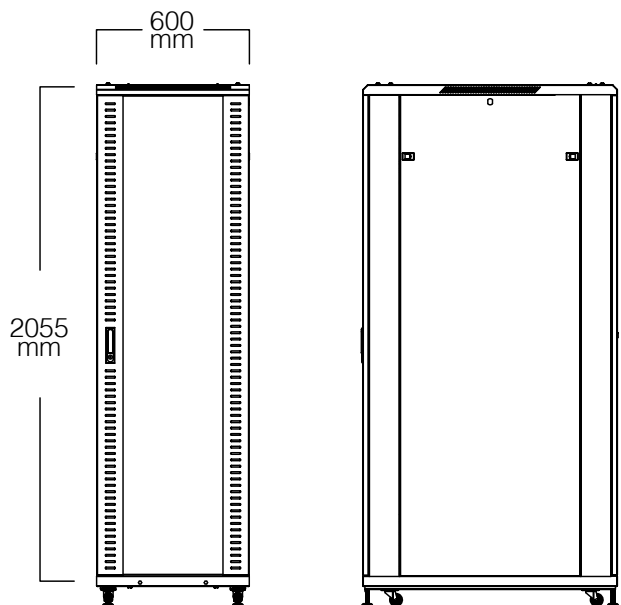

42RU

To view Access' extensive ranges go to: www.accesscomms.com.au

Sydney (Head Office)
Brisbane Sales
Melbourne Office
Adelaide Office

Unit 1, 29 Prince William Drive, Seven Hills NSW 2147
28 The Gateway, Broadmeadows VIC 3047
71 Anzac Highway, Ashford SA 5035

Phone: (02) 9414 8888
Phone: (07) 3308 5555
Phone: (03) 9330 8333
Phone: (08) 8338 5540

sales@accesscomms.com.au
brisbane@accesscomms.com.au
melbourne@accesscomms.com.au
adelaide@accesscomms.com.au