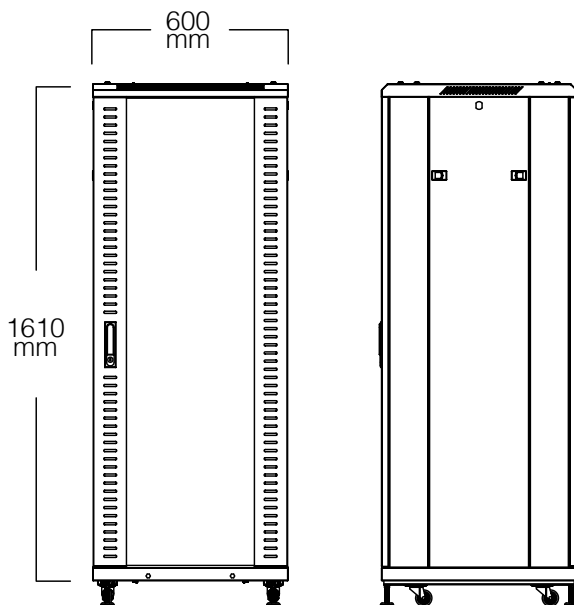

C1400 Series Floor Standing Network Cabinets

DESIGN & CONSTRUCTION

22RU

32RU

To view Access' extensive ranges go to: www.accesscomms.com.au

Sydney (Head Office)
Brisbane Sales
Melbourne Office
Adelaide Office

Unit 1, 29 Prince William Drive, Seven Hills NSW 2147
28 The Gateway, Broadmeadows VIC 3047
71 Anzac Highway, Ashford SA 5035

Phone: (02) 9414 8888
Phone: (07) 3308 5555
Phone: (03) 9330 8333
Phone: (08) 8338 5540

sales@accesscomms.com.au
brisbane@accesscomms.com.au
melbourne@accesscomms.com.au
adelaide@accesscomms.com.au