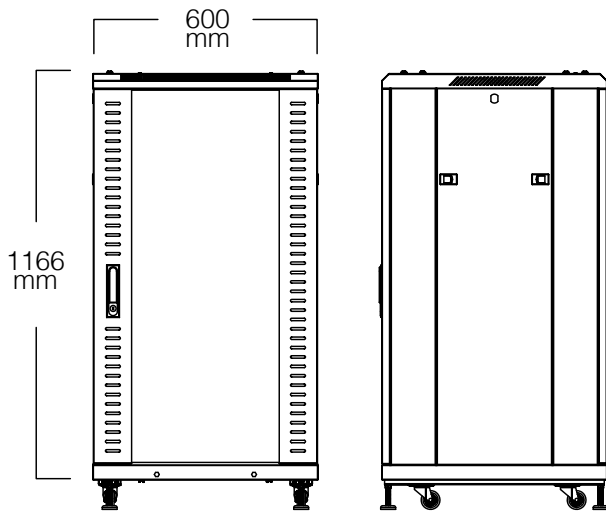

C1400 Series Floor Standing Network Cabinets

DESIGN & CONSTRUCTION

22RU