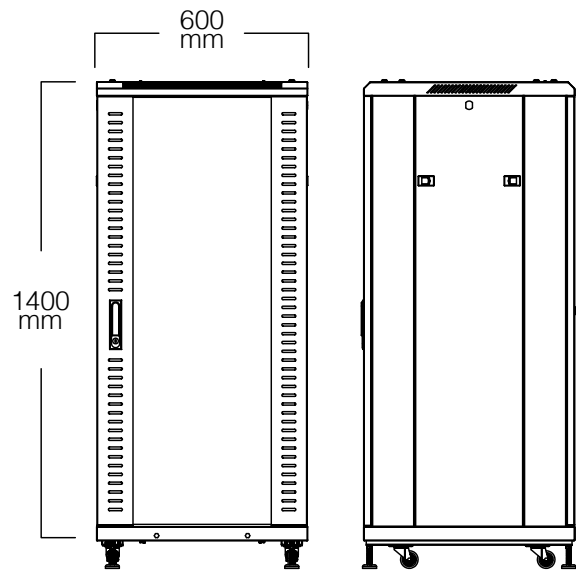

C1400 Series Floor Standing Network Cabinets

DESIGN & CONSTRUCTION

22RU

27RU

To view Access' extensive ranges go to: www.accesscomms.com.au

Sydney (Head Office)
Brisbane Sales
Melbourne Office
Adelaide Office

Unit 1, 29 Prince William Drive, Seven Hills NSW 2147
28 The Gateway, Broadmeadows VIC 3047
71 Anzac Highway, Ashford SA 5035

Phone: (02) 9414 8888
Phone: (07) 3308 5555
Phone: (03) 9330 8333
Phone: (08) 8338 5540

sales@accesscomms.com.au
brisbane@accesscomms.com.au
melbourne@accesscomms.com.au
adelaide@accesscomms.com.au