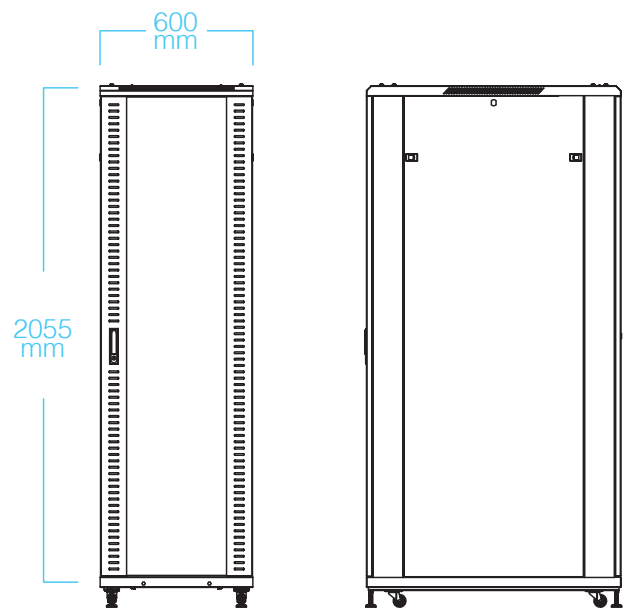

C1400 Series Floor Standing Network Cabinets

FEATURES

Standard 19" network server rack cabinets available in 22RU, 32RU and 42RU sizes. Standard features include reversible transparent tempered perspex door, education department compliant, removable and reversible rear door, removable side access panels, heavy duty construction, locks on front and rear doors and side panels, cooling fans, generous ventilation slots and ventilated shelves, top and bottom cabling access slots, adjustable front and rear rails, cage nuts (20 sets) supplied. Heavy duty castors with brake and feet included. Heavy duty construction allows 500KG loading capacity. Supplied fully assembled. Black powder coated finish. IP20 rated. Optional vented metal front doors available for the 42RU cabinets. Applications include LAN servers, patch panels, network switches, telephone systems, AV, CCTV security cameras and DVR's.

CAT#	CAPACITY	DIMENSIONS	SHELVES	FANS	PACKING
C1422-660	22RU	600(W) x 1166(H) x 600(D)mm	1	2	Fully Assembled
C1422-680	22RU	600(W) x 1166(H) x 800(D)mm	1	2	Fully Assembled
C1427-680	27RU	600(W) x 1400(H) x 800(D)mm	1	2	Fully Assembled
C1432-660	32RU	600(W) x 1610(H) x 600(D)mm	2	2	Fully Assembled
C1432-680	32RU	600(W) x 1610(H) x 800(D)mm	2	2	Fully Assembled
C1442-660	42RU	600(W) x 2055(H) x 600(D)mm	3	4	Fully Assembled
C1442-680	42RU	600(W) x 2055(H) x 800(D)mm	3	4	Fully Assembled
C1442-699	42RU	600(W) x 2055(H) x 1000(D)mm	3	4	Fully Assembled

C1400 Series Floor Standing Network Cabinets

DESIGN & CONSTRUCTION

22RU

27RU

32RU

42RU

To view Access' extensive ranges go to: www.accesscomms.com.au

Sydney (Head Office)
Brisbane Office
Melbourne Office
Adelaide Office