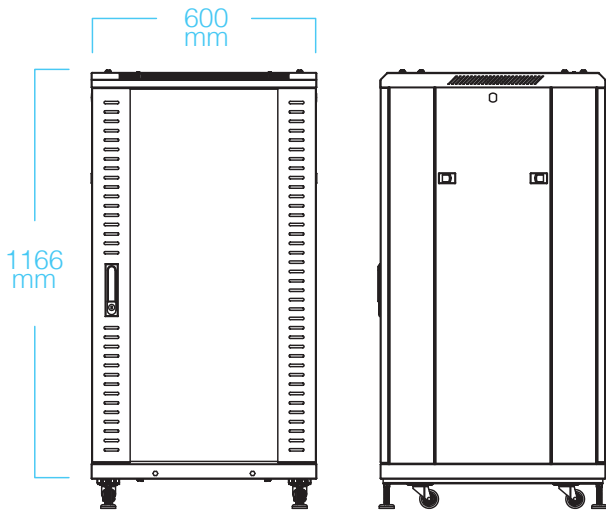

C1400 Series Floor Standing Network Cabinets

DESIGN & CONSTRUCTION

22RU