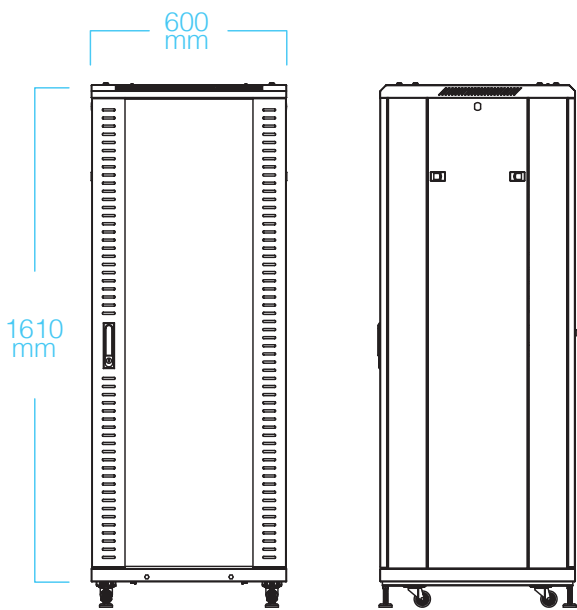

C1400 Series Floor Standing Network Cabinets

FEATURES

Standard 19" network server rack cabinets available in 22RU, 32RU and 42RU sizes. Standard features include reversible transparent tempered perspex door, education department compliant, removable and reversible rear door, removable side access panels, heavy duty construction, locks on front and rear doors and side panels, cooling fans, generous ventilation slots and ventilated shelves, top and bottom cabling access slots, adjustable front and rear rails, cage nuts (20 sets) supplied. Heavy duty castors with brake and feet included. Heavy duty construction allows 500KG loading capacity. Supplied fully assembled. Black powder coated finish. IP20 rated. Optional vented metal front doors available for the 42RU cabinets. Applications include LAN servers, patch panels, network switches, telephone systems, AV, CCTV security cameras and DVR's.

CAT#	CAPACITY	DIMENSIONS	SHELVES	FANS	PACKING
C1422-660	22RU	600(W) x 1166(H) x 600(D)mm	1	2	Fully Assembled
C1422-680	22RU	600(W) x 1166(H) x 800(D)mm	1	2	Fully Assembled
C1427-680	27RU	600(W) x 1400(H) x 800(D)mm	1	2	Fully Assembled
C1432-660	32RU	600(W) x 1610(H) x 600(D)mm	2	2	Fully Assembled
C1432-680	32RU	600(W) x 1610(H) x 800(D)mm	2	2	Fully Assembled
C1442-660	42RU	600(W) x 2055(H) x 600(D)mm	3	4	Fully Assembled
C1442-680	42RU	600(W) x 2055(H) x 800(D)mm	3	4	Fully Assembled
C1442-699	42RU	600(W) x 2055(H) x 1000(D)mm	3	4	Fully Assembled

C1400 Series Floor Standing Network Cabinets

DESIGN & CONSTRUCTION

22RU

27RU

32RU

42RU

To view Access' extensive ranges go to: www.accesscomms.com.au

Sydney (Head Office)
Brisbane Office
Melbourne Office
Adelaide Office