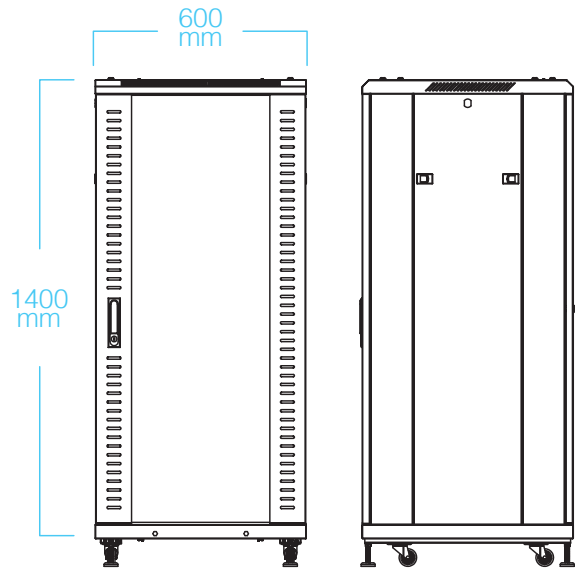

C1400 Series Floor Standing Network Cabinets

DESIGN & CONSTRUCTION

22RU

27RU

To view Access' extensive ranges go to: www.accesscomms.com.au

Sydney (Head Office)
Brisbane Office
Melbourne Office
Adelaide Office

Unit 1, 29 Prince William Drive, Seven Hills NSW, 2147
28 The Gateway, Broadmeadows, VIC, 3047
71 Anzac Highway, Ashford, SA, 5035

Phone: (02) 9414 8888
Phone: (07) 3308 5555
Phone: (03) 9330 8333
Phone: (08) 8338 5540

Fax: (02) 9414 8800
Fax: (07) 3308 5500
Fax: (03) 9330 8330

websales@accesscomms.com.au
brisbane@accesscomms.com.au
melbourne@accesscomms.com.au
adelaide@accesscomms.com.au