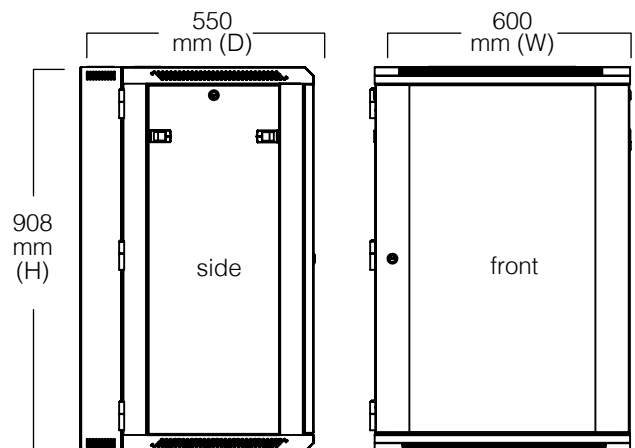

C1218-655

To view Access' extensive ranges go to: www.accesscomms.com.au

Sydney (Head Office)
Brisbane Sales
Melbourne Office
Adelaide Office

Unit 1, 29 Prince William Drive, Seven Hills NSW 2147
28 The Gateway, Broadmeadows VIC 3047
71 Anzac Highway, Ashford SA 5035

Phone: (02) 9414 8888
Phone: (07) 3308 5555
Phone: (03) 9330 8333
Phone: (08) 8338 5540

sales@accesscomms.com.au
brisbane@accesscomms.com.au
melbourne@accesscomms.com.au
adelaide@accesscomms.com.au