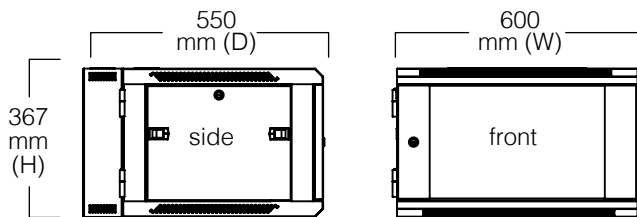

C1200 Rear-hinged Wall Mounted Network Cabinets

DESIGN & CONSTRUCTION

C1206-655