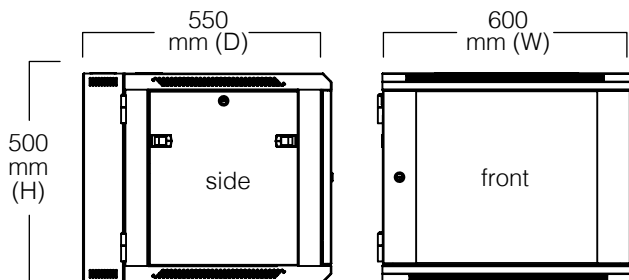

C1200 Rear-hinged Wall Mounted Network Cabinets

DESIGN & CONSTRUCTION

C1209-655

To view Access' extensive ranges go to: www.accesscomms.com.au

Sydney (Head Office)
Brisbane Sales
Melbourne Office
Adelaide Office

Unit 1, 29 Prince William Drive, Seven Hills NSW 2147
28 The Gateway, Broadmeadows VIC 3047
71 Anzac Highway, Ashford SA 5035

Phone: (02) 9414 8888
Phone: (07) 3308 5555
Phone: (03) 9330 8333
Phone: (08) 8338 5540

sales@accesscomms.com.au
brisbane@accesscomms.com.au
melbourne@accesscomms.com.au
adelaide@accesscomms.com.au