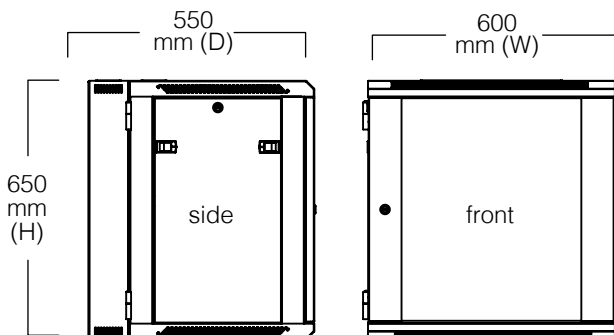

C1200 Rear-hinged Wall Mounted Network Cabinets

DESIGN & CONSTRUCTION

C1212-655

To view Access' extensive ranges go to: www.accesscomms.com.au

Sydney (Head Office)
Brisbane Sales
Melbourne Office
Adelaide Office

Unit 1, 29 Prince William Drive, Seven Hills NSW 2147
28 The Gateway, Broadmeadows VIC 3047
71 Anzac Highway, Ashford SA 5035

Phone: (02) 9414 8888
Phone: (07) 3308 5555
Phone: (03) 9330 8333
Phone: (08) 8338 5540

sales@accesscomms.com.au
brisbane@accesscomms.com.au
melbourne@accesscomms.com.au
adelaide@accesscomms.com.au