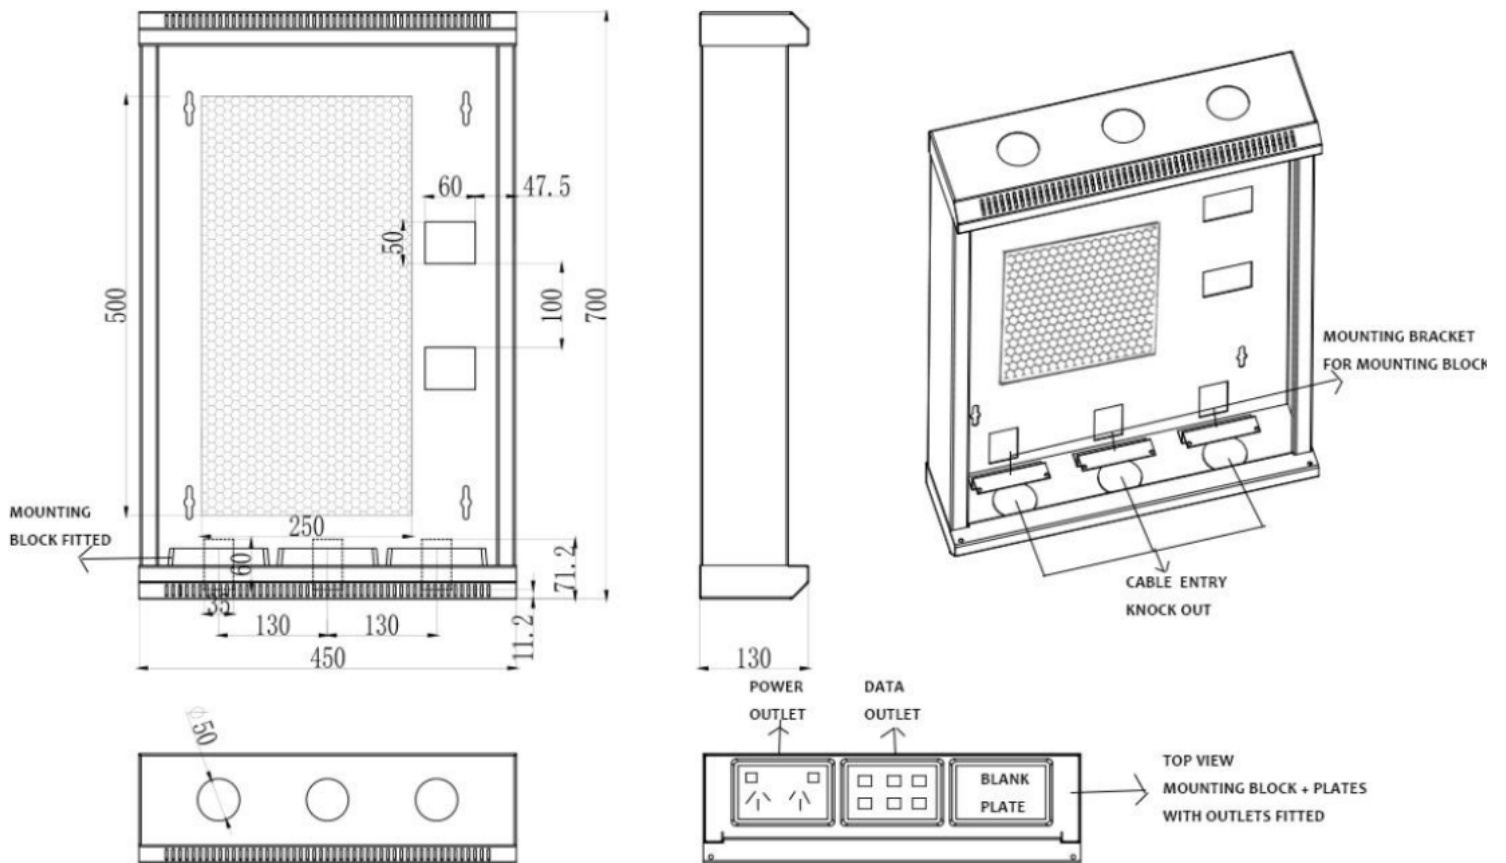

PRODUCT OUTLINE DRAWING

To view Access' extensive ranges go to: www.accesscomms.com.au

Sydney (Head Office)
Brisbane Office
Melbourne Office
Adelaide Office

33-35 Alleyne Street, Chatswood, NSW, 2067
28 The Gateway, Broadmeadows, VIC, 3047
71 Anzac Highway, Ashford, SA, 5035

Phone: (02) 9414 8888
Phone: (07) 3308 5555
Phone: (03) 9330 8333
Phone: (08) 8338 5540

Fax: (02) 9414 8800
Fax: (07) 3308 5500
Fax: (03) 9330 8330
Mob: 0438 245 116

websales@accesscomms.com.au
brisbane@accesscomms.com.au
melbourne@accesscomms.com.au
adelaide@accesscomms.com.au