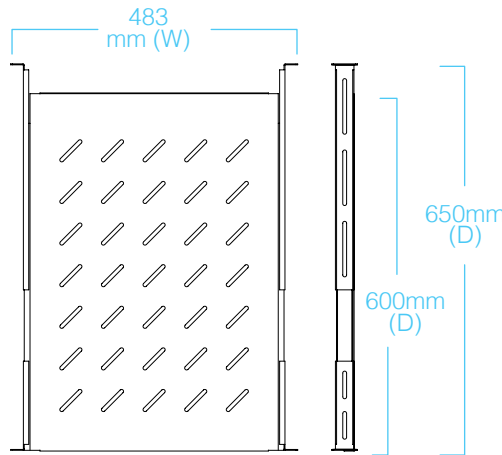

## Sliding Cabinet Shelf

C1024

### DESIGN & CONSTRUCTION

C1024-812

C1024-810

C1024-808

C1024-806

To view Access' extensive ranges go to: [www.accesscomms.com.au](http://www.accesscomms.com.au)

**Sydney (Head Office)**  
**Brisbane Office**  
**Melbourne Office**  
**Adelaide Office**