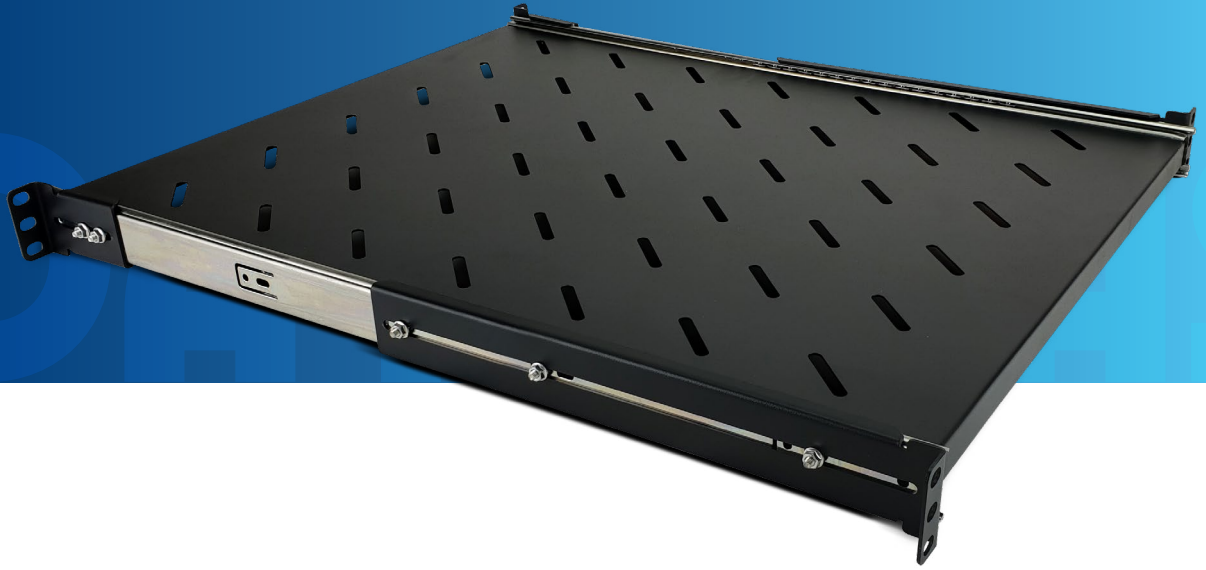

## Sliding Cabinet Shelf

C1024

### FEATURES

Vented sliding shelf to suit our Datamaster® Server/Network cabinets C1800 & C1400. Use C1023 Cage Nuts to secure to the rack cabinet. Provides easy access for laptop or other equipment. Black powder coated finish.