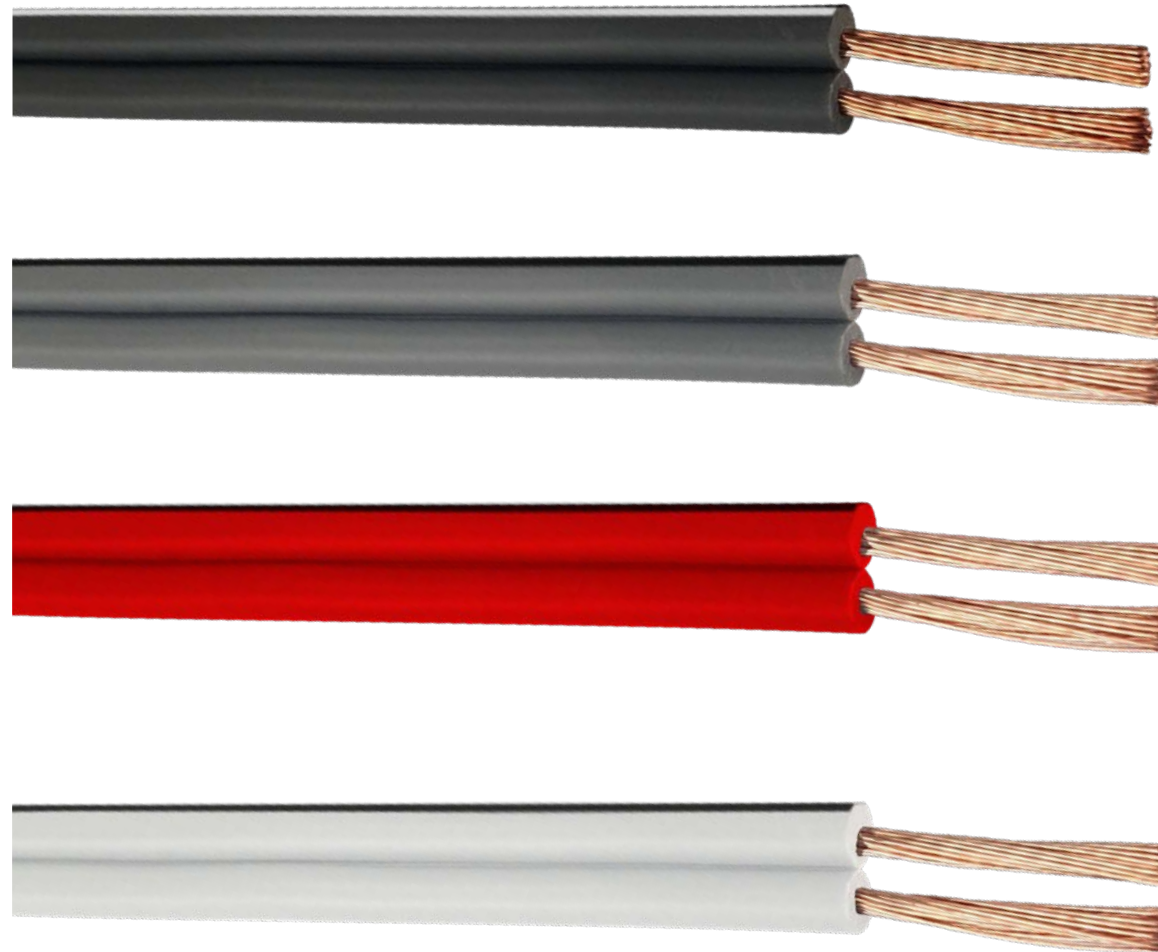

DATAMASTER[®] SECURITY CABLES

DATAMASTER[®]

DATAMASTER[®]

FIGURE 8 CABLES

Datamaster® General Purpose 24/0.20 Figure-8 Cable

General purpose figure-8 cable suitable for speakers, security systems and other low voltage applications. Printing on one conductor provides easy identification to avoid polarity-reversals during installation. Each conductor has 24 strands of 0.20mm² diameter copper wire giving an overall conductor-size of 0.75mm² (20AWG). Custom-made cables - lengths, colours and printing - are also available.

CAT #	COLOUR	LENGTH	PACKAGING
Y3405BLK	Black	100 Metre	Reel
Y3405GRY	Grey	100 Metre	Reel
Y3405RED	Red	100 Metre	Reel
Y3405WHI	White	100 Metre	Reel
Y3406BLK	Black	250 Metre	Reel
Y3406GRY	Grey	250 Metre	Reel
Y3406RED	Red	250 Metre	Reel
Y3406WHI	White	250 Metre	Reel

4 Conductor Security Cable

Multicore 4 conductor cable for security applications with either 7/0.20mm² or 14/0.20mm² stranding. Supplied on 100 metre strong polypropylene reels or 305 metre pull-boxes, all with count-down metre-marking. Other reel sizes or jacket colours can be custom made.

6 Conductor Security Cable

Multicore 6 conductor cable for security applications with either 7/0.20mm² or 14/0.20mm² stranding. Supplied on 100 and 305 metre strong polypropylene reels or 305 metre pull-boxes, all with count-down metre-marking. Other reel sizes or jacket colours can be custom made.