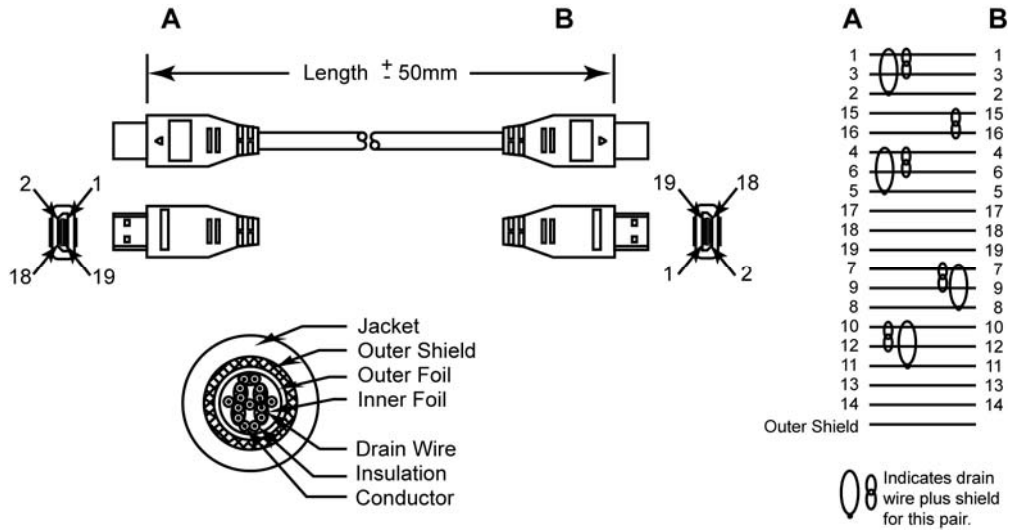

PRODUCT DRAWING

JACKET

Material	PVC (Black)
Marking	AWM 20276 80°C 30V VW-1 HDMI (HIGH DEFINITION MULTIMEDIA INTERFACE) INTERCONNECT CABLE
Diameter	7.00mm

CONDUCTORS

Conductors	15 x 0.25mm ² Bare Copper
Drain Wires /Earth	5 x 0.25mm ² Bare Copper

CONNECTORS

Pin Insulation	PE
Outer Mold	PVC-50P
Insulation Resistance	10MΩ (Min)
Conductor Resistance	5Ω (Max)

PINOUT

End A	Conductor Color / Function	End B
1	Orange	1
3	White	3
2	Drain Wire	2
4	Black	4
6	White	6
5	Drain Wire	5
7	Yellow	7
9	White	9
8	Drain Wire	8
10	Red	10
12	White	12
11	Drain Wire	11
13	Yellow	13
14	Blue	14
15	Yellow	15
16	White	16
17	Black	17
18	Red	18
19	Brown	19

Cat #	Length
W4119-010	1.0 Metre
W4119-015	1.5 Metre
W4119-020	2.0 Metre
W4119-030	3.0 Metre
W4119-050	5.0 Metre