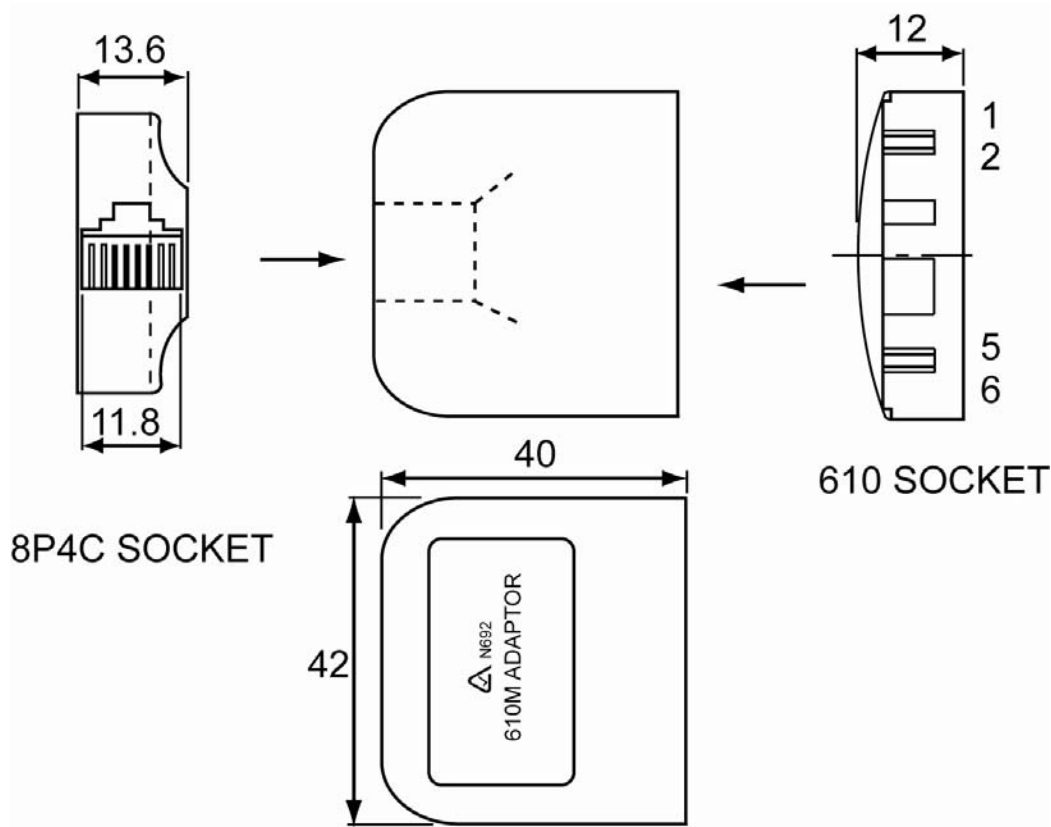

PRODUCT OUTLINE DRAWING

Dimensions in mm

WIRING

8P4C Socket	Wire Color	610 Socket
3	Black	1
4	Red	6
5	Green	2
6	Yellow	5