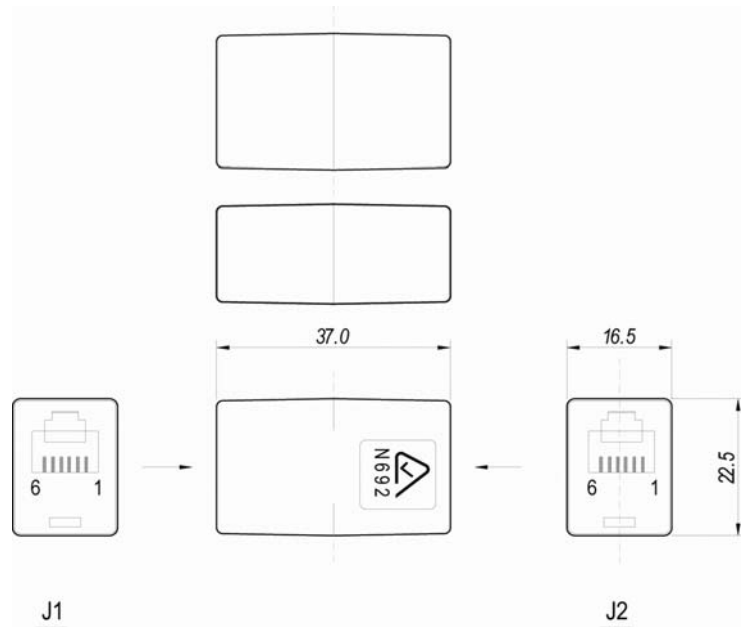

Construction

Materials

Housing	ABS Plastic moulded
Contact Pins	Gold Plated
Internal Wires	45mm long - 26AWG - 7/0.16 x 0.95

Pinout

J1	Internal Wire Color	J2
1	Blue	1
2	Yellow	2
3	Green	3
4	Red	4
5	Black	5
6	White	6