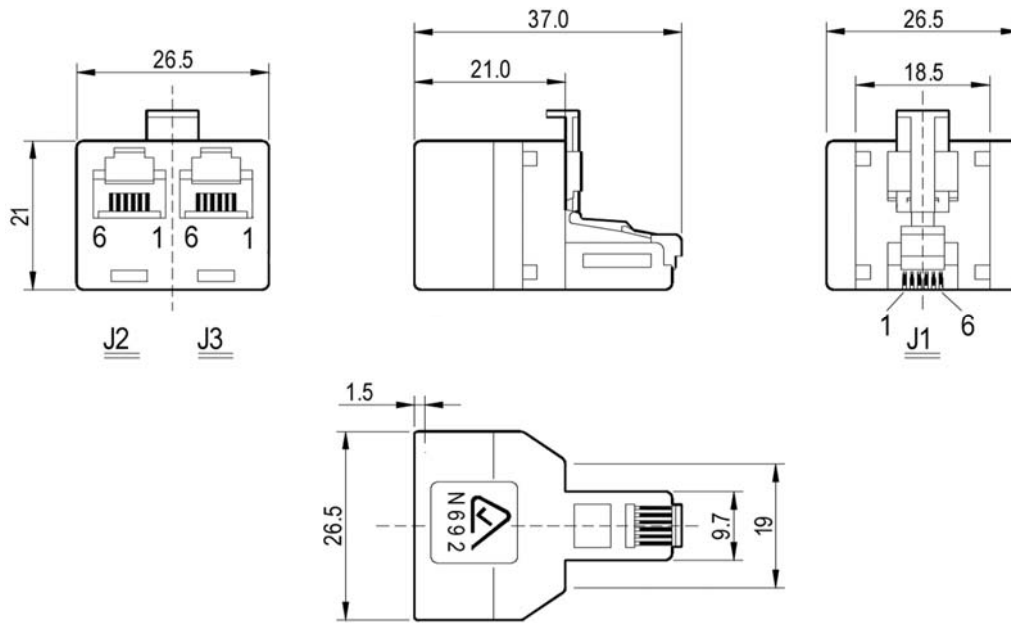

P2201 6P6C Modular Double Adaptor

PRODUCT OUTLINE DRAWING

Dimensions in mm

WIRING

J1	J2	J3	Wire Color
1	1	1	White
2	2	2	Black
3	3	3	Red
4	4	4	Green
5	5	5	Yellow
6	6	6	Blue

Materials

Housing	ABS
Internal wiring	26AWG
Contacts	Gold Plated Phosphor-Bronze