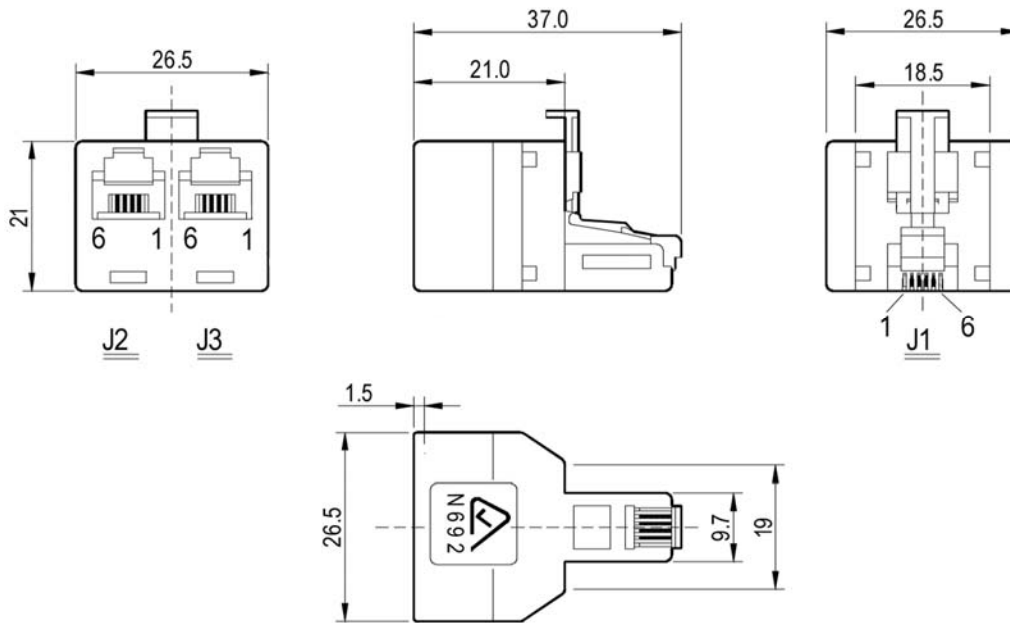

P2200 6P4C Modular Double Adaptor

PRODUCT OUTLINE DRAWING

Dimensions in mm

WIRING

J1	J2	J3	Wire Color
2	2	2	Black
3	3	3	Red
4	4	4	Green
5	5	5	Yellow

Materials

Housing	ABS
Internal wiring	26AWG
Contacts	Gold Plated Phosphor-Bronze