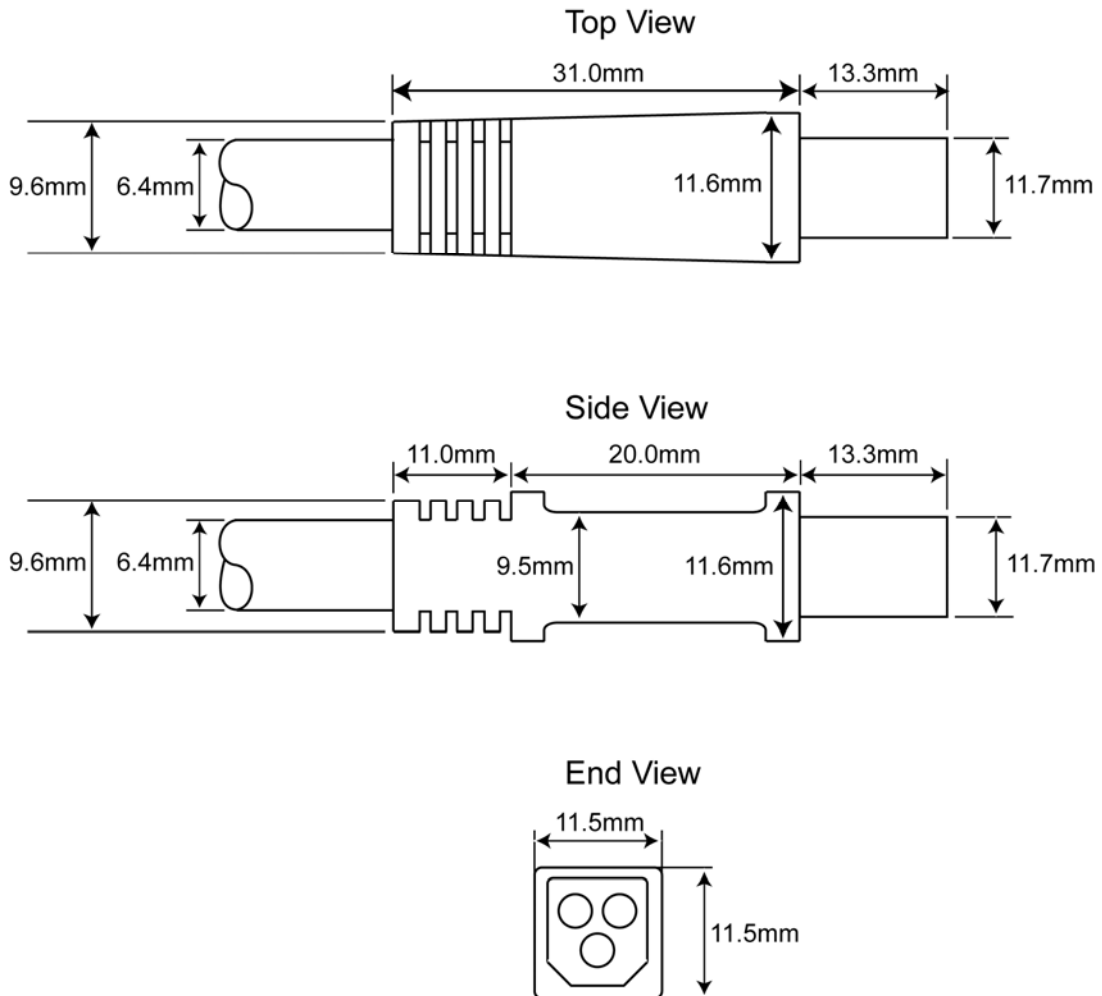

PRODUCT OUTLINE DRAWING

OUTPUT LEAD

Overall Length: K3728 - 1774mm.
K3729 - 4200mm

Jacket Strip length: 45mm

Tinned length: 10mm