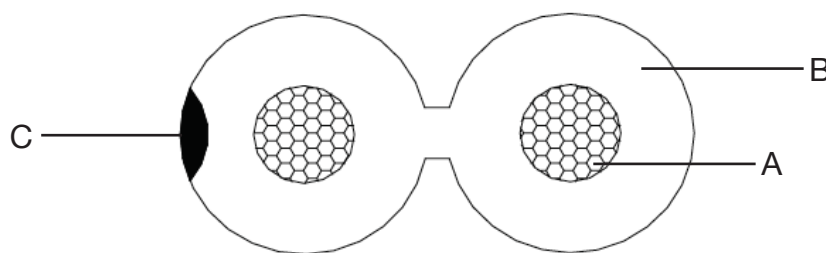

Speaker Cable Fig-8 14/0.20 22 AWG 0.75MM

Y3401GRY, Y3401WHI, Y3402GRY, Y3402WHI,
Y3404GRY, Y3404WHI

DATAMASTER

FEATURES

- Suitable for speakers and other low voltage applications.
- Black trace-line on one side of the PVC jacket provides an easy means of identifying the (+) and (-) conductors, eliminating polarity-reversals during installation.
- Each conductor has 14 strands of 0.20mm² diameter copper wire & PVC jacket OD is 2 x 2.0mm². Standard jacket colours are white and grey.
- Supplied on 100, 250 and 500 metre strong polypropylene reels.

DESIGN & CONSTRUCTION

ITEM	DESCRIPTION	COLOUR	SPECIFICATION	MATERIALS
A	Conductor		2/0.20 x 14mm	Stranded Bare Copper
B	Insulation	White and Grey	2.0 x 4.0 PVC	PVC
C	Black Stripe	Small Black Stripe on side of PVC Insulation	2.0 x 4.0 mm	PVC