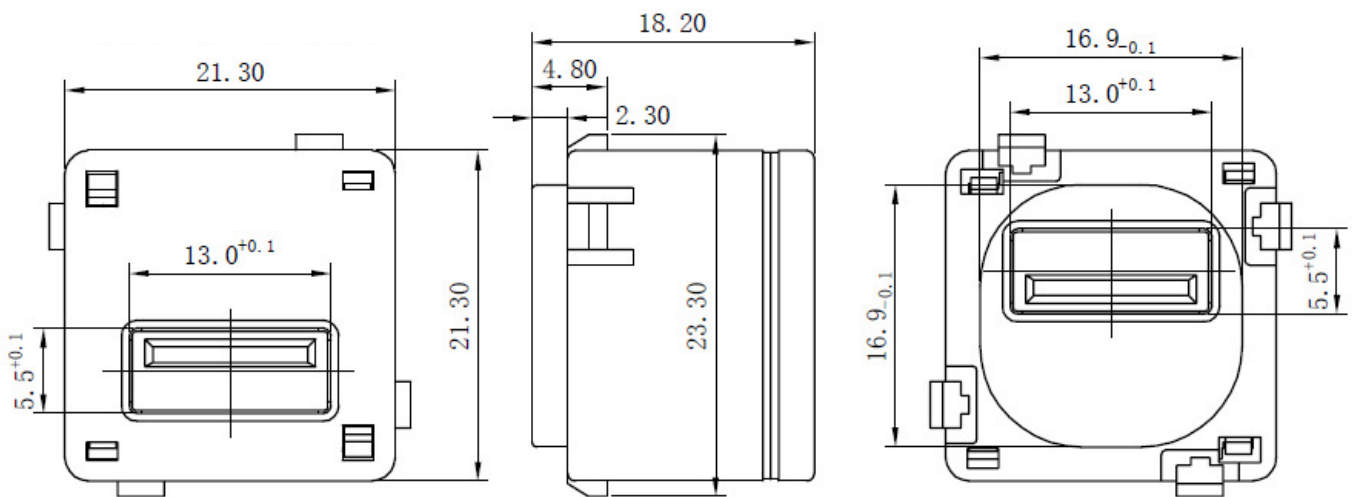

USB-A To USB-A Suits Australian Flush Plates

P4656-002

FEATURES

USB-A connector for USB computer connections. USB-A connectors on front and rear for easy hook-ups of USB 1.1 and USB 2.0 cables. Compatible with our P4600 series Flush Plates and most standard Australian flush plates.