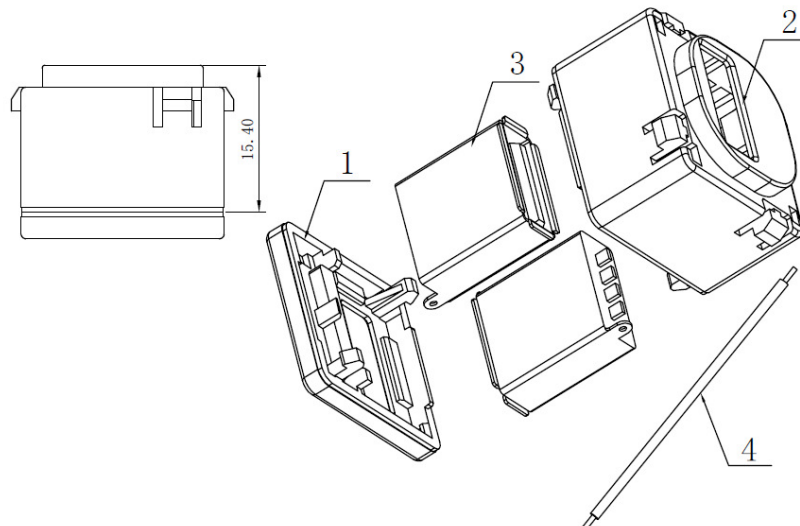

USB-A To USB-A Suits Australian Flush Plates

P4656-002

FEATURES

USB-A connector for USB computer connections. USB-A connectors on front and rear for easy hook-ups of USB 1.1 and USB 2.0 cables. Compatible with our P4600 series Flush Plates and most standard Australian flush plates.