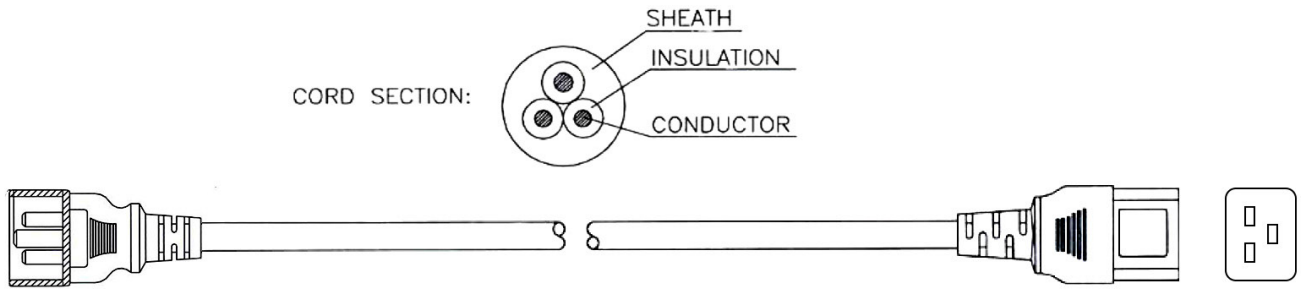

IEC-C19 to IEC-C20 Power Cord

K3743

DESIGN & CONSTRUCTION

IEC-C20 PLUG

Type	IEC-C20
Rating	16A 250V
Colour	Black Molded PVC
Standard	ESO160120

JACKET

Type	H05VV-F
Standard	AS/NZS3191
Dimensions	8.5 ± 0.2
Material	Black Flexible PVC

CONDUCTORS

Conductors	3 x 1.5mm²
Sheath	PVC

IEC-C19 CONNECTOR

Type	IEC-C19
Rating	16A 250V
Colour	Black Molded PVC
Standard	ESO160119

To view Access' extensive ranges go to: www.accesscomms.com.au

Sydney (Head Office)
Brisbane Office
Melbourne Office
Adelaide Office

33-35 Alleyne Street, Chatswood, NSW, 2067
Unit 4, 7 Luke Street, Lytton, QLD, 4178
28 The Gateway, Broadmeadows, VIC, 3047
71 Anzac Highway, Ashford, SA, 5035

Phone: (02) 9414 8888
Phone: (07) 3308 5555
Phone: (03) 9330 8333
Phone: (08) 8338 5540

Fax: (02) 9414 8800
Fax: (07) 3308 5500
Fax: (03) 9330 8330
Mob: 0438 245 116

websales@accesscomms.com.au
brisbane@accesscomms.com.au
melbourne@accesscomms.com.au
adelaide@accesscomms.com.au