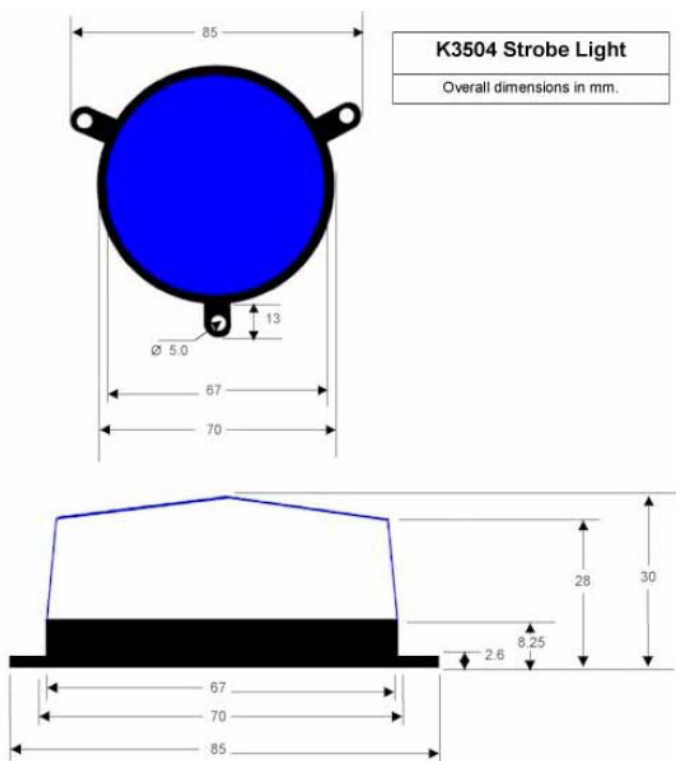

Strobe Light Blue Lens 60mm Diameter

K3504BLU

FEATURES

Universal Loud Sounding Tone Ringer / Alarm

This versatile unit, in the same-sized case as our K3507 tone ringer, replaces the Type-C Alarm.

There is provision for two exchange lines via separate RJ11 sockets. Four different selectable alarm-tones are provided for each exchange line. All other connections to and from the unit are via screw terminals. Requires K3505 horn speaker.

The maximum volume of the Universal Loud Sounding Alarm in conjunction with our K3505 Horn Speaker is 110dB. The unit has a REN of 0.1. Dimensions 115(W) x 155(H) x 35(D)mm.

CONSTRUCTION DRAWING

SPECIFICATIONS

Output	3 watts
Rated Voltage	6 ~ 12 Volts
Current Drain	180 mA
Flash Rate	90 per minute
Material	Base : Polycarbonate Lens : Acrylic
Colour	Base : Black Lens : Blue
Weight	60 Grams

To view Access' extensive ranges go to: www.accesscomms.com.au