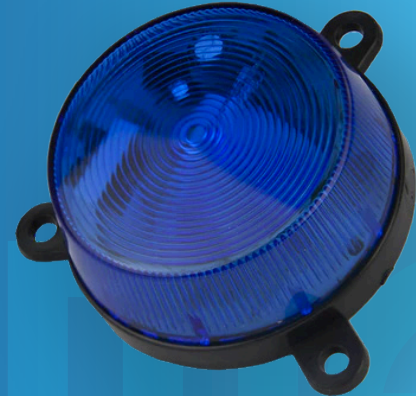

Strobe Light Blue Lens 60mm Diameter

K3504BLU

FEATURES

Universal Loud Sounding Tone Ringer / Alarm

This versatile unit, in the same-sized case as our K3507 tone ringer, replaces the Type-C Alarm.

There is provision for two exchange lines via separate RJ11 sockets. Four different selectable alarm-tones are provided for each exchange line. All other connections to and from the unit are via screw terminals. Requires K3505 horn speaker.

Other peripheral devices such as strobe lights, PIR sensors, doorbells, reed-relays, PA amplifier inputs etc can be connected. Supplied with a 12V DC power supply which is also used to provide 12V power for strobe-light operation.

The maximum volume of the Universal Loud Sounding Alarm in conjunction with our K3505 Horn Speaker is 110dB. The unit has a REN of 0.1. Dimensions 115(W) x 155(H) x 35(D)mm.

CONSTRUCTION DRAWING

SPECIFICATIONS

Output	3 watts
Rated Voltage	6 ~ 12 Volts
Current Drain	180 mA
Flash Rate	90 per minute
Material	Base : Polycarbonate Lens : Acrylic
Colour	Base : Black Lens : Blue
Weight	60 Grams

To view Access' extensive ranges go to: www.accesscomms.com.au