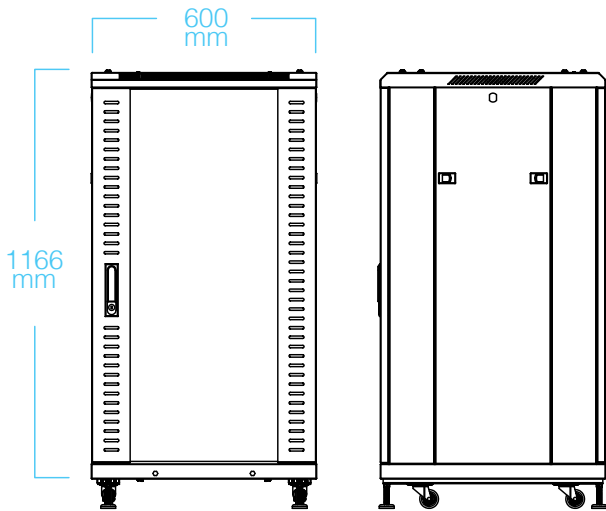

C1400 Series Floor Standing Network Cabinets

DESIGN & CONSTRUCTION

22RU