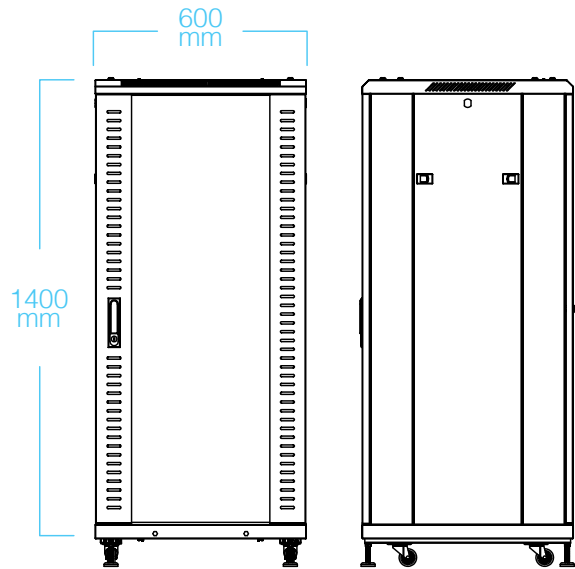

C1400 Series Floor Standing Network Cabinets

DESIGN & CONSTRUCTION

22RU

27RU

To view Access' extensive ranges go to: www.accesscomms.com.au

Sydney (Head Office)
Brisbane Office
Melbourne Office
Adelaide Office

33-35 Alleyne Street, Chatswood, NSW, 2067
Unit 4, 7 Luke Street, Lytton, QLD, 4178
28 The Gateway, Broadmeadows, VIC, 3047
71 Anzac Highway, Ashford, SA, 5035

Phone: (02) 9414 8888
Phone: (07) 3308 5555
Phone: (03) 9330 8333
Phone: (08) 8338 5540

Fax: (02) 9414 8800
Fax: (07) 3308 5500
Fax: (03) 9330 8330
Mob: 0438 245 116

websales@accesscomms.com.au
brisbane@accesscomms.com.au
melbourne@accesscomms.com.au
adelaide@accesscomms.com.au