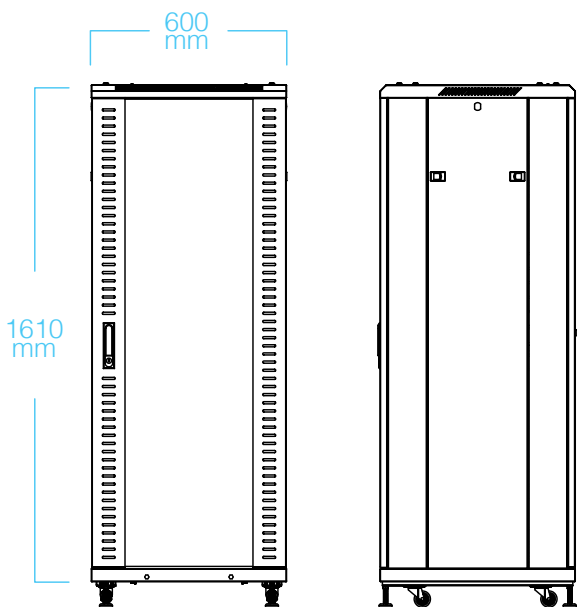

CAT#	CAPACITY	DIMENSIONS	SHELVES	FANS	PACKING
C1422-660	22RU	600(W) x 1166(H) x 600(D)mm	1	2	Fully Assembled
C1422-680	22RU	600(W) x 1166(H) x 800(D)mm	1	2	Fully Assembled
C1427-680	27RU	600(W) x 1400(H) x 800(D)mm	1	2	Fully Assembled
C1432-660	32RU	600(W) x 1610(H) x 600(D)mm	2	2	Fully Assembled
C1432-680	32RU	600(W) x 1610(H) x 800(D)mm	2	2	Fully Assembled
C1442-660	42RU	600(W) x 2055(H) x 600(D)mm	3	4	Fully Assembled
C1442-680	42RU	600(W) x 2055(H) x 800(D)mm	3	4	Fully Assembled
C1442-699	42RU	600(W) x 2055(H) x 1000(D)mm	3	4	Fully Assembled

### DESIGN & CONSTRUCTION

22RU

27RU

32RU

42RU

To view Access' extensive ranges go to: [www.accesscomms.com.au](http://www.accesscomms.com.au)

**Sydney (Head Office)**  
**Brisbane Office**  
**Melbourne Office**  
**Adelaide Office**