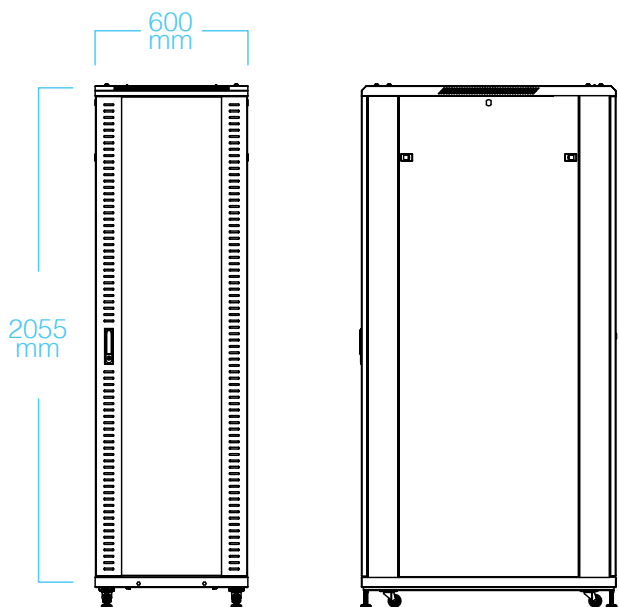

### FEATURES

Standard 19" network server rack cabinets available in 22RU, 32RU and 42RU sizes. Standard features include reversible transparent tempered safety glass front door, removable and reversible rear door, removable side access panels, heavy duty construction, locks on front and rear doors and side panels, cooling fans, generous ventilation slots and ventilated shelves, top and bottom cabling access slots, adjustable front and rear rails, cage nuts (20 sets) supplied. Heavy duty castors with brake and feet included. Heavy duty construction allows 500KG loading capacity. Supplied fully assembled. Black powder coated finish. IP20 rated. Optional vented metal front doors available for the 42RU cabinets. Applications include LAN servers, patch panels, network switches, telephone systems, AV, CCTV security cameras and DVR's.

### DESIGN & CONSTRUCTION

22RU

27RU

32RU

42RU

To view Access' extensive ranges go to: [www.accesscomms.com.au](http://www.accesscomms.com.au)

**Sydney (Head Office)**  
**Brisbane Office**  
**Melbourne Office**  
**Adelaide Office**